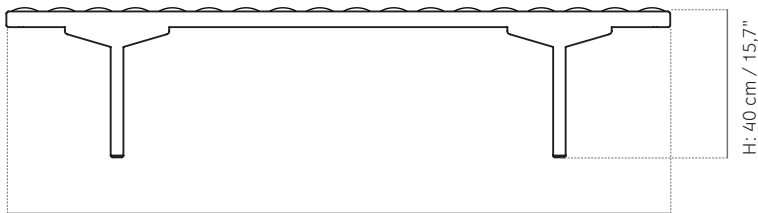

Indoor

Dimensions (cm / in)

H: 40 cm / 15,7"

L: 180 cm / 70,8"

D: 80 cm / 31,5"

Colours

Black

Dark Oak

Align Daybed Technical Specifications

L: 180 cm / 70,8"

D: 80 cm / 31,5"

Production Process

Stained Oak with Upholstered Seat.

Materials

Oak and Upholstery.

Test