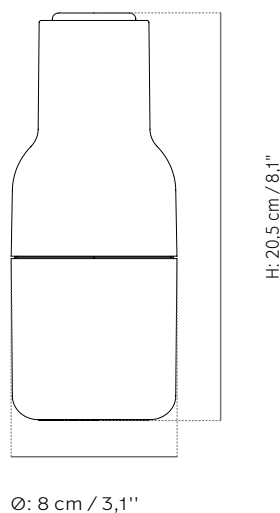

Bottle Grinder

Product Type

Salt / Pepper Grinder

Production Process

The grinder core is made from ceramic with a plastic body and silicone coating. The adjustment knob made from turned oak or walnut.

Dimension (cm / in)

H: 20,5 cm / 8,1"

Ø: 8 cm / 3,1"

Weight item (kg)

0,6 kg

Materials

Plastic or Stainless Steel, Silicone, Ceramic
Grinder, Oak or Walnut Lid

Colours

Classic Blue w. Oak Lid

Purple w. Oak Lid

Dark Green w. Oak Lid

Ash/Carbon w. Oak Lid

Ash/Carbon w. Walnut Lid

Green/Beige w. Walnut Lid

Nude w. Walnut Lid

Moss Green w. Walnut Lid

Packaging Type

Giftbox

Packaging Measurement (H * W * D)

21,5 cm * 8,5 cm * 16,5 cm

Care Instructions

Avoid placing bottle grinders in direct sunlight. Use a soft dry cloth to clean. For stains, use a light dishwashing soap. Do not use any cleaners with chemicals or harsh abrasives. To avoid screeching sound whilst grinding, make sure the grinder is properly dry before refilling.

Steering away from the predictable grinder, the Norm 'Bottle Grinder' is not what you expect to see in a salt and pepper grinder. The form, shaped more like a bottle, cleverly tricks the user to encourage a more playful and experimental interaction with the product. The powerful ceramic mechanism makes the grinder easy to operate and perfect for trying out more than just salt and pepper including spices and grains, nuts, seeds or dried fruits.

About the Designer

Founded in Copenhagen in 2008 by Jonas Bjerre-Poulsen and Kasper Rønn, Norm Architects specialise in residential architecture, commercial interiors, industrial design, photography and art direction. Today, the group regularly collaborates with MENU, helping to drive the evolution of the brand and its product offerings. Norm Architects' name reflects the group's emphasis on the importance of drawing inspiration from norms and traditions within architecture and design – particularly the Scandinavian design principles of timeless aesthetics and natural materials, and the modernist values of restraint and refinement. Guided by these principles, Norm Architects produce design that unites good materials and craftsmanship, while embodying beauty, traditions, history and, most importantly, timeless simplicity, where there is nothing more to add or take away.