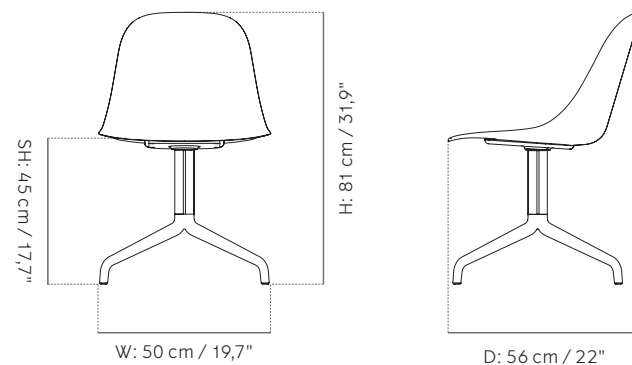

Harbour Swivel Side Chair

Technical Specifications

Production Process

Shells are made from injection moulded plastic. 4-Star Base and Seat support is made from Die-Cast Aluminum. Centre column is made from Extruded Aluminum. The base is available with regular Swivel, Swivel with Return or Swivel with Castors.

Materials

Shell: 85% Polypropylene, 15% Glass Fiber
Base: Casted and Extruded Aluminum
Casters for Powder Coated Base: PA6, PUR
Casters for Steel Base: Aluminum, PA6, PUR

Colour Code

Base:
Black (RAL 9005)
Light Grey (RAL 9002)

Shell:
Burned Red (RAL 8015)
Olive (RAL 7002)
Khaki (RAL 1011)
White (RAL 9016)
Light Grey (RAL 9002)
Black (RAL 9005)

Gloss

Gloss 20

Weight item (kg)

To be announced

Test

EN1022:2005, L2, EN16139:2013, L2
Expect Harbour Side Chair w. Casters

Certifications

N/A

Packaging Type

Brown Box

Packaging Measurement (H * W * D)

To be announced

Care Instructions

Plastic shell and base: Use a soft dry cloth to clean. Do not use any cleaners with chemicals or harsh abrasives. Avoid using water.

Upholstered Shell: Should be cleaned according to the recommendations of the textile / leather supplier.