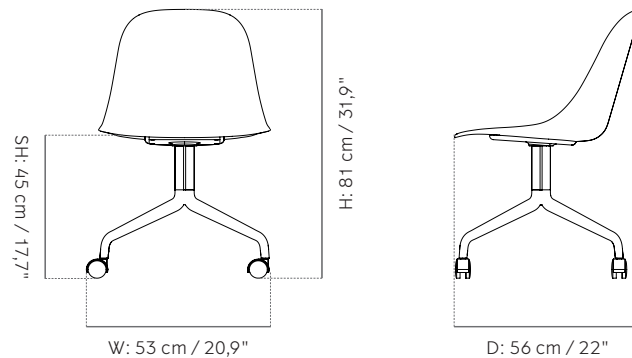

Harbour Swivel Side Chair

Technical Specifications

Production Process

Shells are made from injection moulded plastic. 4-Star Base and Seat support is made from Die-Cast Aluminum. Centre column is made from Extruded Aluminum. The base is available with regular Swivel, Swivel with Return or Swivel with Castors.

Materials

Shell: 85% Polypropylene, 15% Glass Fiber
Base: Casted and Extruded Aluminum
Casters for Powder Coated Base: PA6, PUR
Casters for Steel Base: Aluminum, PA6, PUR

Colour Code

Base:
Black (RAL 9005)
Light Grey (RAL 9002)

Shell:
Burned Red (RAL 8015)
Olive (RAL 7002)
Khaki (RAL 1011)
White (RAL 9016)
Light Grey (RAL 9002)
Black (RAL 9005)

Gloss

Gloss 20

Weight item (kg)

To be announced

Test

EN1022:2005, L2, EN16139:2013, L2
Expect Harbour Side Chair w. Casters

Certifications

N/A

Packaging Type

Brown Box

Packaging Measurement (H * W * D)

To be announced

Care Instructions

Plastic shell and base: Use a soft dry cloth to clean. Do not use any cleaners with chemicals or harsh abrasives. Avoid using water.

Upholstered Shell: Should be cleaned according to the recommendations of the textile / leather supplier.