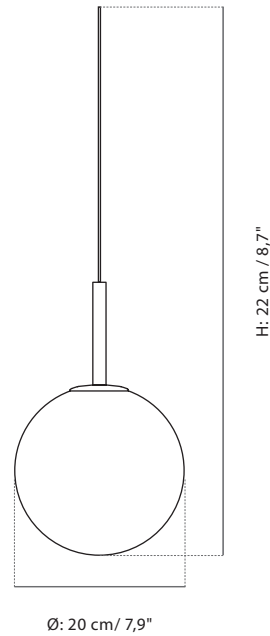

TR Bulb, Pendant

Technical Specifications

Production Process

Designed for longevity, TR Bulb uses LED technology, which, with normal use, should last many years. The globe is constructed from white opal glass, and the core structure is made from aluminium to draw heat away from the LED, allowing the bulb to run at its optimum temperature. Accessory fittings are made from marble, steel or brass.

Materials

Powder Coated Steel or Brushed Brass with Lacquer, Opal Glass (Matt or Shiny), LED COB

Natural material are subject to variations, therefore every single product is unique.

Item weight (kg / lbs)

1,1 kg / 2,4 lbs

Voltage (V)

110V (US)

Light Source & Energy Efficiency Class

E26, 7,2 Watt (Standard)

E26, 6 Watt (DtW)

Light Specification

Watt: 6W

Lumen: 70 Lm/W

K: 1800-2700 K

RA(CRI): > 80 - >90

Dimmer

Yes, Dim to Warm. From: Kelvin to: Kelvin.

Canopy

Yes, ABS, Black.

Ø: 11,5 cm: H: 3,8 cm

Cord Material and Color

Textile, Black

Cord Length (cm / in)

300 cm / 118,1"

Classification

CE and IP20

Certifications

LVD: EN 60598-2-1:1989; and EN 60598-1:2015; EN 62493:2015

Packaging Type

Brown Gift Box

Packaging Measurement (H * W * D)

26 cm x 36 x 25,5 cm

Care Instructions

Use a soft dry cloth to clean. Do not use any cleaners with chemicals or harsh abrasives. Avoid using water.

NOTE! The Brass surface have been lacquered, so any polishing will remove the lacquer and open up for natural oxidation.