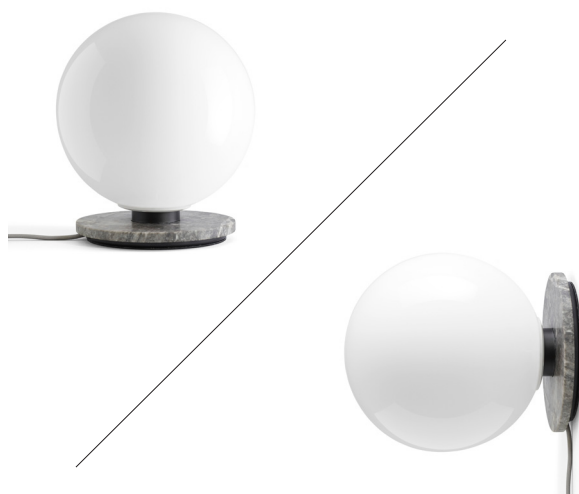

Grey Marble, Shiny Opal Bulb

1492629

Grey Marble, D1W, Shiny Opal Bulb

1492679