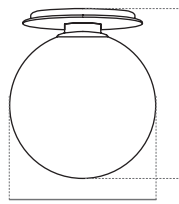

Product Type

Wall & Ceiling Lamp

Environment

Indoor

Dimensions (cm / in)

H: 22 cm / 8,7"

Ø: 16 or 20 cm / 6,2" or 7,9"

Colours

Black (RAL 9005)

Brushed Brass

TR Bulb, Wall / Ceiling Lamp

Ø: 20 cm / 7,9"

D (H): 22 cm / 8,7"

Production Process

Designed for longevity, TR Bulb uses LED technology, which, with normal use, should last many years. The globe is constructed from white opal glass, and the core structure is made from aluminium to draw heat away from the LED, allowing the bulb to run at its optimum temperature. Accessory fittings are made from marble or brass.