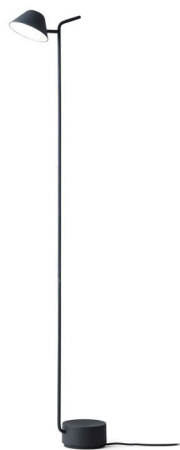

Peek Series, Floor Lamp

Black
1320539