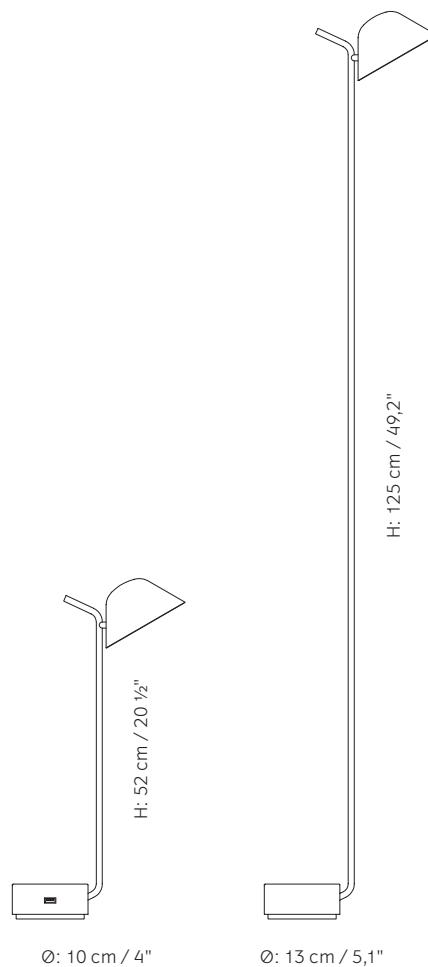

Peek Series

Production Process

Spun aluminum shade with a lacquered finish. Diffuser produced from molded polycarbonate.

Materials

Powder Coated Stainless Steel, Aluminum (No Texture, Matt).

Weight item (kg/ lbs)

Floor Lamp: 3,2 kg/ 7,1 lbs
Table Lamp: 2 kg/ 4,4 lbs

Voltage (V)

Floor Lamp: 100-130 V
Table Lamp: 100-130 V

Light Source & Energy Efficiency class

COB LED Panel (fixed), MAX 5W, LED, A+

Light Specification

576 - 654 Lumen
2700 Kelvin
Ra > 90

Dimmer

Yes

Canopy

No, but supplied with plug in the colour according to the lamp.

Cord Length / Diameter (cm/ in)

250 cm / 98,4"

Classification

CE and IP20

Certifications

EMC: EN 55015:2013; EN 61547:2009; EN 61000-3-2:2009 + A1:209 + A2:2009; EN 61000-3-3:2013
LVD: EN 60598-2-4:1997; EN60598-1:2008 +A11:2009

Packaging Type

Gift Box

Packaging Measurement (H * W * D)

Floor Lamp: 137 cm * 19,5 cm * 21 cm
Table Lamp: 66 cm * 23 cm * 17,5 cm

Care Instructions

Use a soft dry cloth to clean. Do not use any cleaners with chemicals or harsh abrasives. Avoid using water.