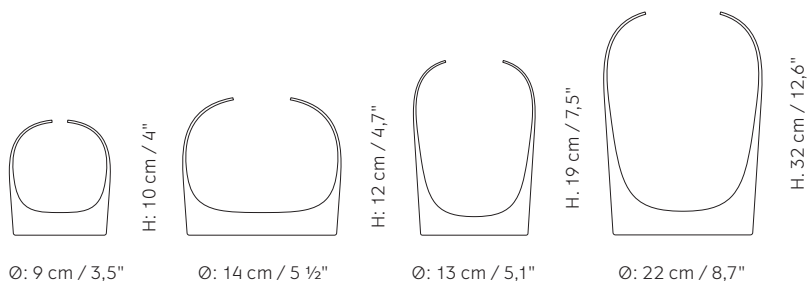

Troll Vase

Product Type

Vase

Production Process

The vases are made from two layered colored mouth-blown glass.

Dimensions (cm / in)

Troll Vase, S

Ø: 9 cm / 3,5"

H: 10 cm / 3,9"

Troll Vase, M

Ø: 14 cm / 5,5"

H: 12 cm / 4,7"

Troll Vase, L

Ø: 13 cm / 5,1"

H: 19 cm / 7,5"

Troll Vase, XL

Ø: 22 cm / 8,7"

H: 32 cm / 12,6"

Materials

Glass

Colours

Smoke, Midnight Blue or Amber

Care Instructions

To clean simply wipe with a soft dry cloth. For stains, please use a light soap such as dishwashing soap on a wet cotton cloth. We recommend using a cloth to dry, afterwards. Do not use any cleaners with chemicals or harsh abrasives.

The idea behind Troll Vase started as a study of the properties of glass – examining how the intensity of colour changes depending on the thickness of the material. The result is a vase featuring a dynamic change of thickness throughout, from solid coloured base to thin transparent bubble-like top. Troll takes its name from a painting by the famed Norwegian artist Theodor Kittelsen, depicting a mythological water spirit, Nøkken, rising from the dark waters of a forest pond. This is a wonderfully rounded vessel with a unique expression. Available in three sizes.

About the Designer

Established in 2009, Anderssen & Voll is comprised of Torbjørn Anderssen and Espen Voll, who were previously founders and running partners of the design group Norway Says. Anderssen & Voll works within various fields of design with a focus on domestic objects. Design at Anderssen & Voll means being receptive to cultural and commercial influences and applying this knowledge in forward-thinking ways to generate groundbreaking and desirable products for their clients. Anderssen & Voll have received several awards for their work; including Wallpaper Award, Red Dot Award, IF Award and Honorary Award for best Design in Norway.