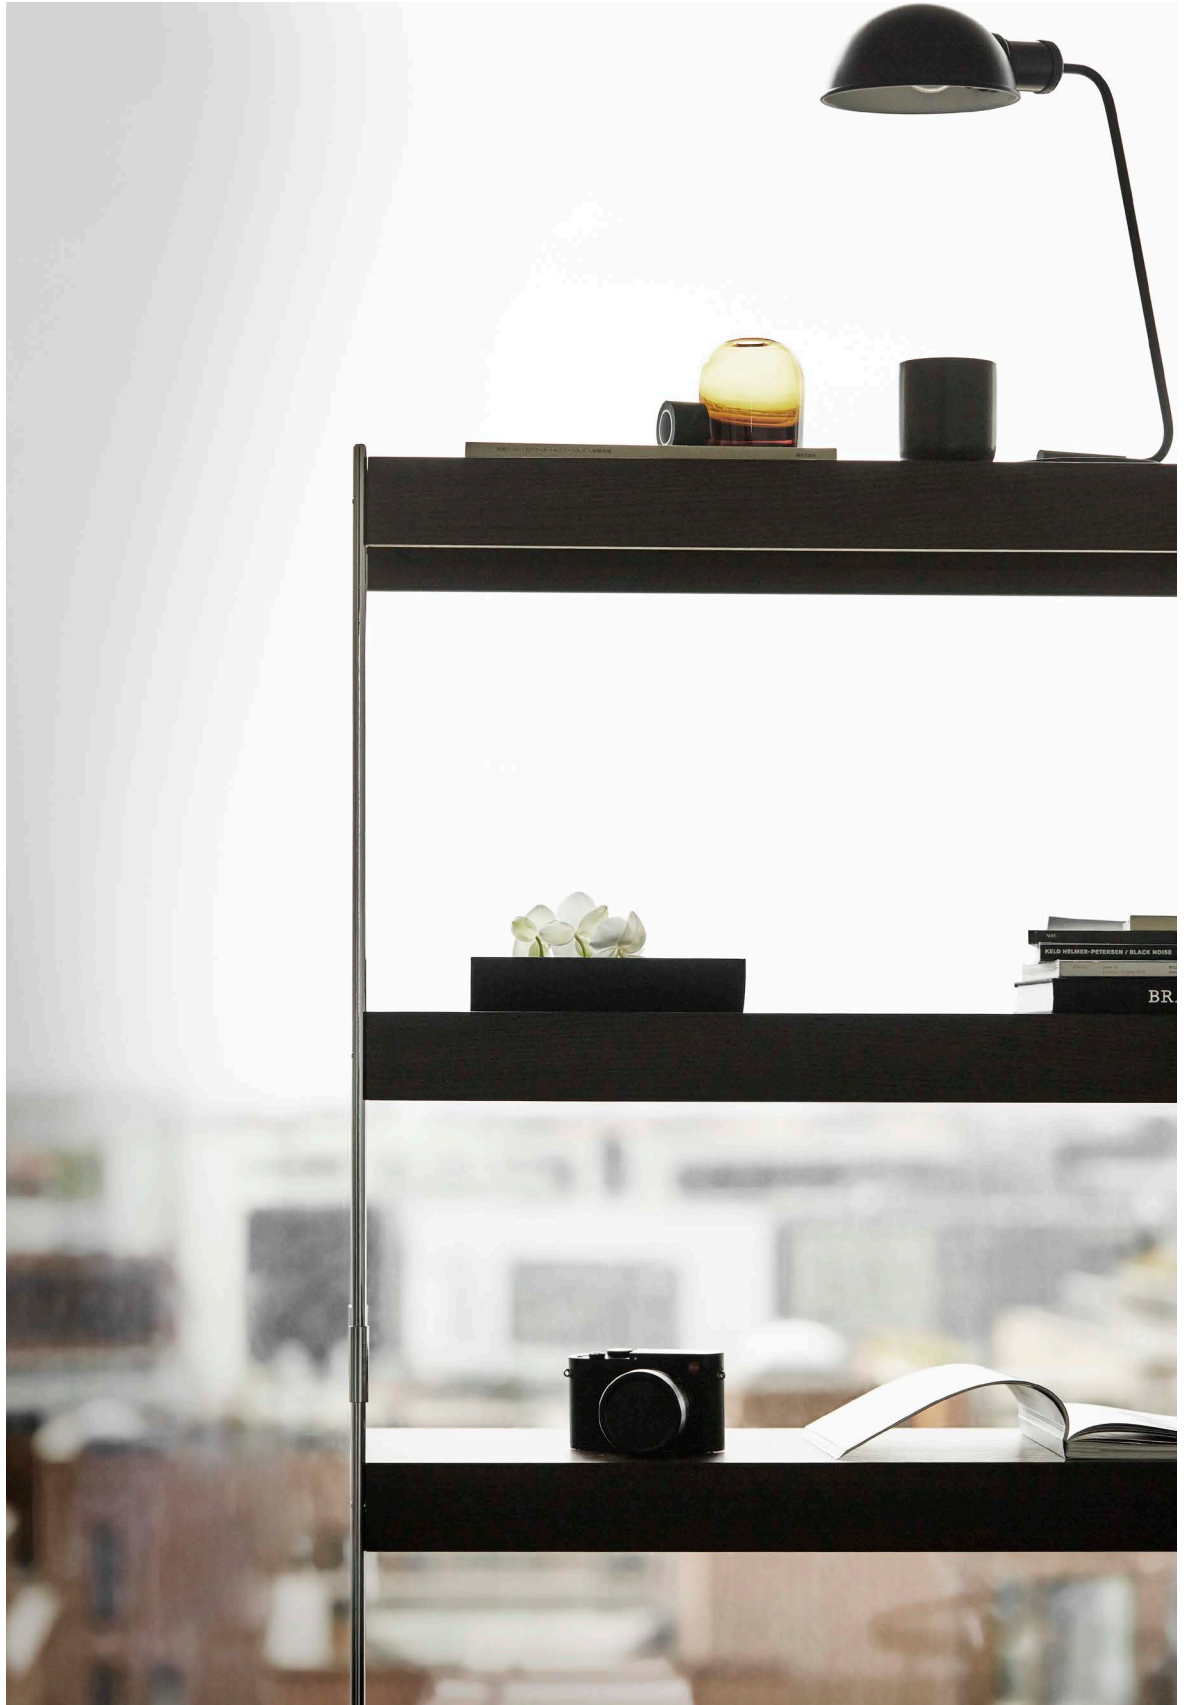

ZET Storing System

Storing System

Furniture—Product Sheet
menu.as

by Kaschkasch

ZET Storing System

Product Type

Storing System

Production Process

The frame is made from welded steel rods, available in a black powder-coated finish. The shelves are MDF core with a black painted oak veneer.

Environment

Indoor

Dimensions (cm / in)

1x2	1x4
W: 94 cm / 37"	W: 94 cm / 37"
D: 37 cm / 14,6"	D: 37 cm / 14,6"
H: 67 cm / 26,4"	H: 142 cm / 55,9"

2x2	2X4
W: 185 cm / 72,8"	W: 185 cm / 72,8"
D: 37 cm / 14,6"	D: 37 cm / 14,6"
H: 67 cm / 26,4"	H: 142 cm / 55,9"

Materials

Frames

Powder Coated Steel

Shelves

Black Painted Oak Veneer

Colors

Black/ Black

D: 37 cm /
14,6"

W: 185 cm / 72,8"

H: 67 cm / 26,4"

D: 37 cm /
14,6"

W: 185 cm / 72,8"

H: 142 cm / 55,9"

ZET is a smart shelving system with a light, airy, and minimalistic appearance. The whole system consists of two components: the wooden u-shaped shelves and the metal frame construction. ZET is produced in high quality materials and the frame design provides firm stability. The design is easily assembled or disassembled, and can be easily relocated whenever you want.